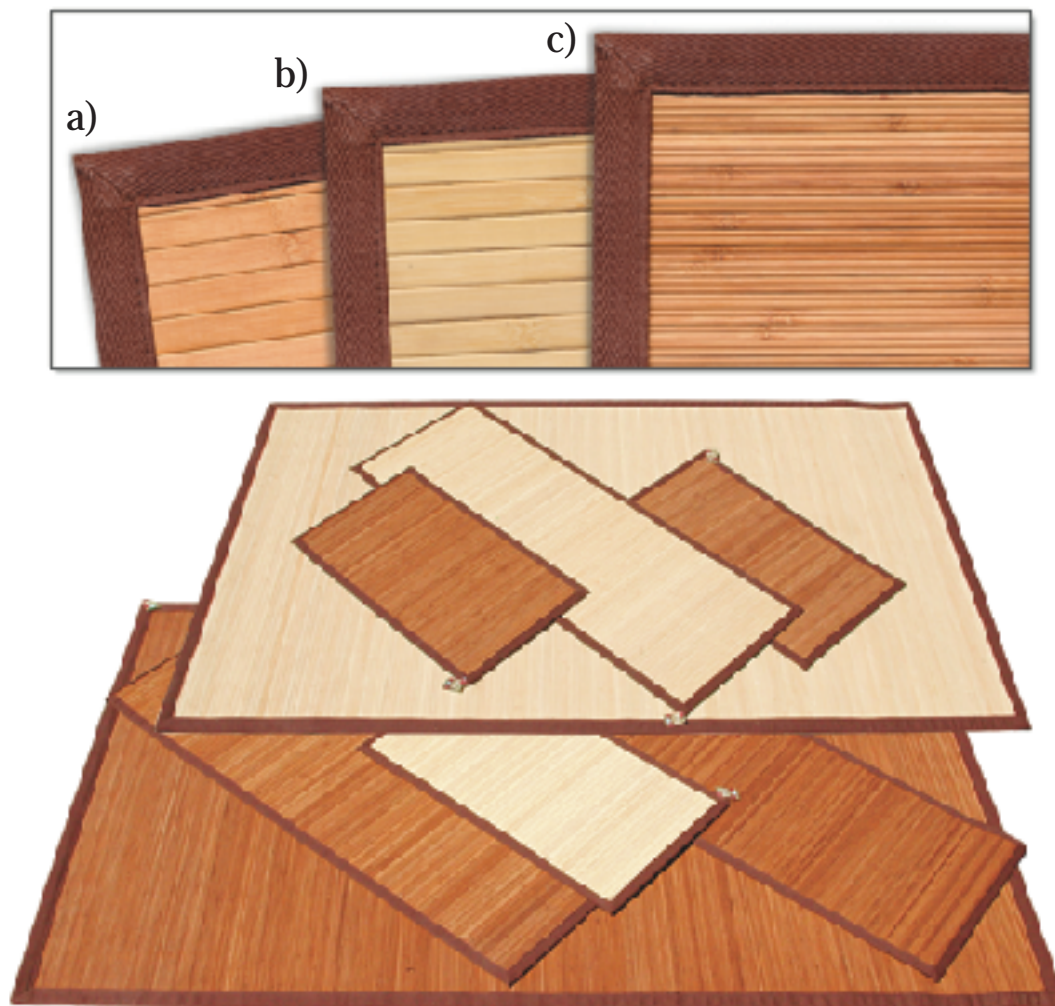

Mail: P.O. Box 1419
Eugene, Oregon 97440

Ship: 150 W. 4th Ave.
Eugene, Oregon 97401

Tel: 541.485.5932
Fax: 541.485.7141

mail@downtoearthdistributors.com
www.downtoearthdistributors.com

PRESS RELEASE

Bamboo Floor Mats

These durable bamboo mats are great additions to any indoor setting. They have a light finish that comes in a clear or dark stain. The borders are edged with a 100% cotton trim. A non-skid backing keeps each mat in place. With a large variety of styles and sizes, these mats will easily enhance any home. The three styles are: a) dark slat, b) light slat, and c) stick slat. Each of those styles come in four different sizes: 20"x34", 22"x60", 48"x60" and 60"x96".