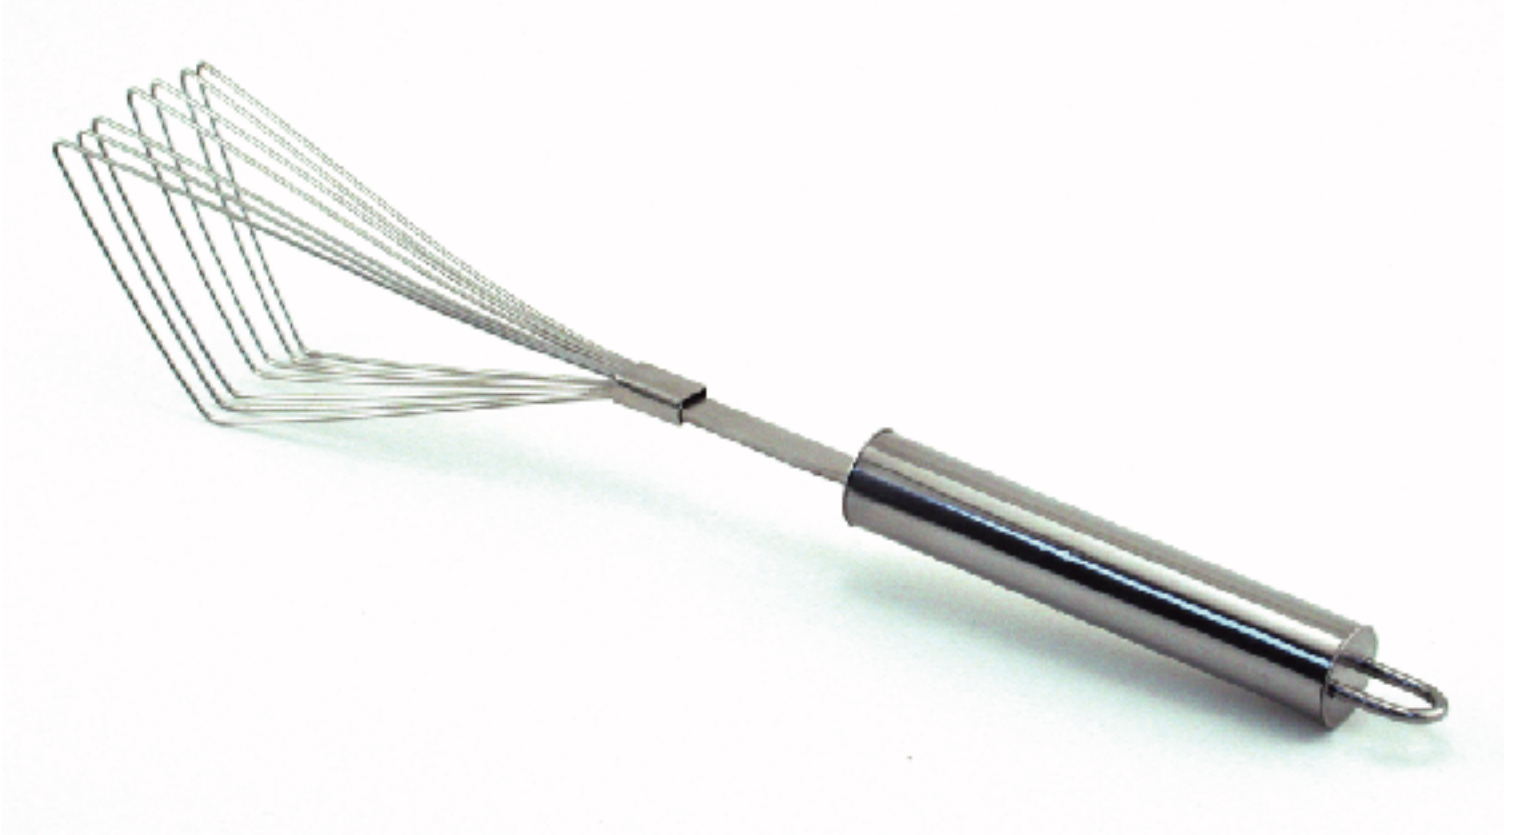

Mail: P.O. Box 1419
Eugene, Oregon 97440

Ship: 150 W. 4th Ave.
Eugene, Oregon 97401

Tel: 541.485.5932
Fax: 541.485.7141

mail@downtoearthdistributors.com
www.downtoearthdistributors.com

PRESS RELEASE

Triangle Whisk

Use this uniquely-shaped stainless steel whisk to thoroughly combine ingredients, aerate omelettes & batters, and scrape down the sides of mixing bowls. It's 11.5" long with an integrated loop for hanging within easy reach.